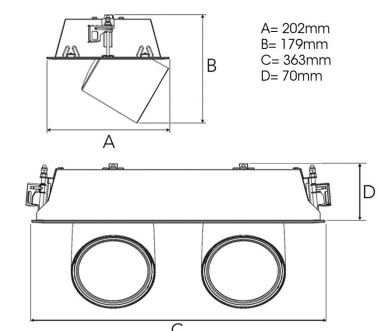

FLEX II 4000, 930 (BBL), SPOT, BLACK

ITAB

- ✓ Modern, minimalistisch und sauber wirkende Decke
- ✓ Verfügbar in verschiedenen Lumenpaketen
- ✓ Werkzeuglose Montage
- ✓ Versenkbar und drehbar
- ✓ Erhältlich in Weiß, Schwarz und Grau

TECHNICAL SPECIFICATION

Product Code	306-550-20
Colour	Black
Control	On/off
CRI light colour	930 (BBL)
Delivered lumen output lm	2 x 3850
Driver	Stand alone, included
EEL	A++
Light distribution	Spot
Lightsource	LED COB
Mains input voltage	220-240 V
Measurements A	202
Measurements B	179
Measurements C	363
Measurements D	70
Mounting	Recessed
Position	360°/60°
Lifetime	L80 B10, 50.000h
Protection	IP 20, class III
Sawing instructions x	177
Sawing instructions y	352
Start Time	Instant
System power W	2 x 35,2
Unit	mm
Weight	1,9

Spot	Medium	Flood	Wide Flood
14°	27°	36°	56°
m	ø	m	ø
1.0	0.25	1.0	0.48
2.0	0.49	2.0	0.95
3.0	0.74	3.0	1.43
1.0	0.69	1.0	1.07
2.0	1.39	2.0	2.14
3.0	2.08	3.0	3.22

177 x 352mm