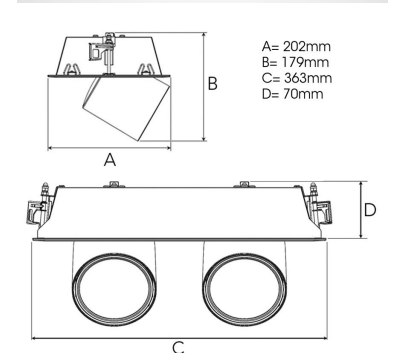

FLEX II 4000, 930 (BBL), SPOT, WHITE

ITAB

- ✓ Modern, minimalistisch und sauber wirkende Decke
- ✓ Verfügbar in verschiedenen Lumenpaketen
- ✓ Werkzeuglose Montage
- ✓ Versenkbar und drehbar
- ✓ Erhältlich in Weiß, Schwarz und Grau

TECHNICAL SPECIFICATION

Product Code	306-550-10
Colour	White
Control	On/off
CRI light colour	930 (BBL)
Delivered lumen output lm	2 x 3850
Driver	Stand alone, included
EEL	A++
Light distribution	Spot
Lightsource	LED COB
Mains input voltage	220-240 V
Measurements A	202
Measurements B	179
Measurements C	363
Measurements D	70
Mounting	Recessed
Position	360°/60°
Lifetime	L80 B10, 50.000h
Protection	IP 20, class III
Sawing instructions x	177
Sawing instructions y	352
Start Time	Instant
System power W	2 x 35,2
Unit	mm
Weight	1,9

Spot	Medium	Flood	Wide Flood
14°	27°	36°	56°
m	ø	m	ø
1.0	0.25	1.0	0.48
2.0	0.49	2.0	0.95
3.0	0.74	3.0	1.43
1.0	0.69	1.0	1.07
2.0	1.39	2.0	2.14
3.0	2.08	3.0	3.22

177 x 352mm