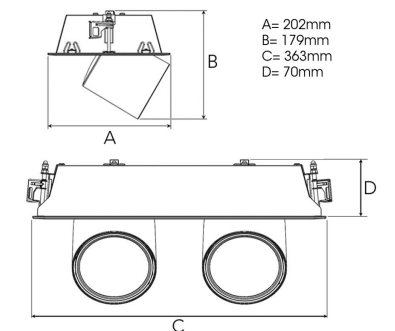

FLEX II 3000, 930 (BBL), SPOT, GREY

ITAB

- ✓ Modern, minimalistisch und sauber wirkende Decke
- ✓ Verfügbar in verschiedenen Lumenpaketen
- ✓ Werkzeuglose Montage
- ✓ Versenkbar und drehbar
- ✓ Erhältlich in Weiß, Schwarz und Grau

TECHNICAL SPECIFICATION

Product Code	306-540-30
Colour	Grey
Control	On/off
CRI light colour	930 (BBL)
Delivered lumen output lm	2 x 2800
Driver	Stand alone, included
EEL	A++
Light distribution	Spot
Lightsource	LED COB
Mains input voltage	220-240 V
Measurements A	202
Measurements B	179
Measurements C	363
Measurements D	70
Mounting	Recessed
Position	360°/60°
Lifetime	L80 B10, 50.000h
Protection	IP 20, class III
Sawing instructions x	177
Sawing instructions y	352
Start Time	Instant
System power W	2 x 24,2
Unit	mm
Weight	1,9

Spot	Medium	Flood	Wide Flood
14°	27°	36°	56°
m	ø	m	ø
1.0	0.25	1.0	0.48
2.0	0.49	2.0	0.95
3.0	0.74	3.0	1.43
1.0	0.69	1.0	1.07
2.0	1.39	2.0	2.14
3.0	2.08	3.0	3.22

177 x 352mm

ITAB

Phone: +46 910 733 790
info@nordiclight.se