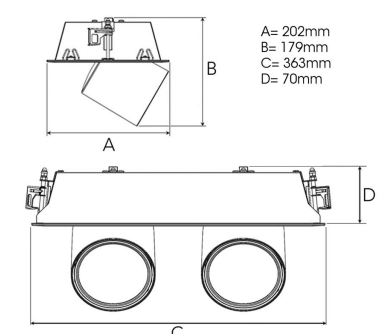

FLEX II 3000, 930 (BBL), SPOT, BLACK

ITAB

- ✓ Modern, minimalistisch und sauber wirkende Decke
- ✓ Verfügbar in verschiedenen Lumenpaketen
- ✓ Werkzeuglose Montage
- ✓ Versenkbar und drehbar
- ✓ Erhältlich in Weiß, Schwarz und Grau

TECHNICAL SPECIFICATION

Product Code	306-540-20
Colour	Black
Control	On/off
CRI light colour	930 (BBL)
Delivered lumen output lm	2 x 2800
Driver	Stand alone, included
EEL	A++
Light distribution	Spot
Lightsource	LED COB
Mains input voltage	220-240 V
Measurements A	202
Measurements B	179
Measurements C	363
Measurements D	70
Mounting	Recessed
Position	360°/60°
Lifetime	L80 B10, 50.000h
Protection	IP 20, class III
Sawing instructions x	177
Sawing instructions y	352
Start Time	Instant
System power W	2 x 24,2
Unit	mm
Weight	1,9

Spot		Medium		Flood		Wide Flood	
14°		27°		38°		56°	
m	ø	m	ø	m	ø	m	ø
1.0	0.25	1.0	0.48	1.0	0.69	1.0	1.07
2.0	0.49	2.0	0.95	2.0	1.39	2.0	2.14
3.0	0.74	3.0	1.43	3.0	2.08	3.0	3.22

177 x 352mm