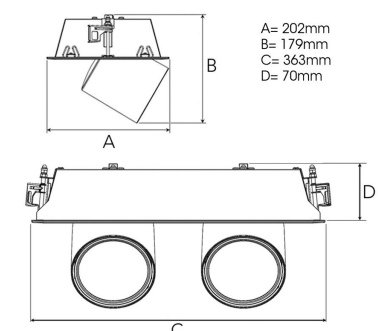

FLEX II 3000, 930 (BBL), SPOT, WHITE

ITAB

- ✓ Modern, minimalistisch und sauber wirkende Decke
- ✓ Verfügbar in verschiedenen Lumenpaketen
- ✓ Werkzeuglose Montage
- ✓ Versenkbar und drehbar
- ✓ Erhältlich in Weiß, Schwarz und Grau

TECHNICAL SPECIFICATION

Product Code	306-540-10
Colour	White
Control	On/off
CRI light colour	930 (BBL)
Delivered lumen output lm	2 x 2800
Driver	Stand alone, included
EEL	A++
Light distribution	Spot
Lightsource	LED COB
Mains input voltage	220-240 V
Measurements A	202
Measurements B	179
Measurements C	363
Measurements D	70
Mounting	Recessed
Position	360°/60°
Lifetime	L80 B10, 50.000h
Protection	IP 20, class III
Sawing instructions x	177
Sawing instructions y	352
Start Time	Instant
System power W	2 x 24,2
Unit	mm
Weight	1,9

Spot	Medium	Flood	Wide Flood
14°	27°	36°	56°
m	ø	m	ø
1.0	0.25	1.0	0.48
2.0	0.49	2.0	0.95
3.0	0.74	3.0	1.43
1.0	0.69	1.0	1.07
2.0	1.39	2.0	2.14
3.0	2.08	3.0	3.22

177 x 352mm