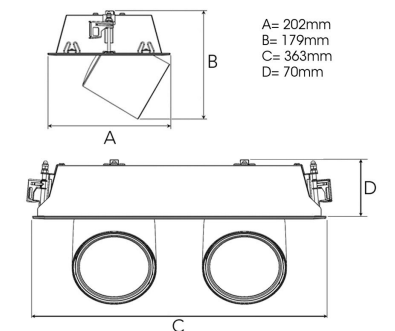

# FLEX II 4000, 930 (BBL), MEDIUM, GREY

ITAB

- ✓ Modern, minimalistisch und sauber wirkende Decke
- ✓ Verfügbar in verschiedenen Lumenpaketen
- ✓ Werkzeuglose Montage
- ✓ Versenkbar und drehbar
- ✓ Erhältlich in Weiß, Schwarz und Grau

## TECHNICAL SPECIFICATION

Product Code	306-551-30
Colour	Grey
Control	On/off
CRI light colour	930 (BBL)
Delivered lumen output lm	2 x 3850
Driver	Stand alone, included
EEL	A++
Light distribution	Medium
Lightsource	LED COB
Mains input voltage	220-240 V
Measurements A	202
Measurements B	179
Measurements C	363
Measurements D	70
Mounting	Recessed
Position	360°/60°
Lifetime	L80 B10, 50.000h
Protection	IP 20, class III
Sawing instructions x	177
Sawing instructions y	352
Start Time	Instant
System power W	2 x 35,2
Unit	mm
Weight	1,9

Spot	Medium	Flood	Wide Flood
14°	27°	38°	56°
m	ø	m	ø
1.0	0.25	1.0	0.48
2.0	0.49	2.0	0.95
3.0	0.74	3.0	1.43
1.0	0.25	1.0	0.69
2.0	0.49	2.0	1.39
3.0	0.74	3.0	2.08
1.0	0.25	1.0	1.07
2.0	0.49	2.0	2.14
3.0	0.74	3.0	3.22

177 x 352mm