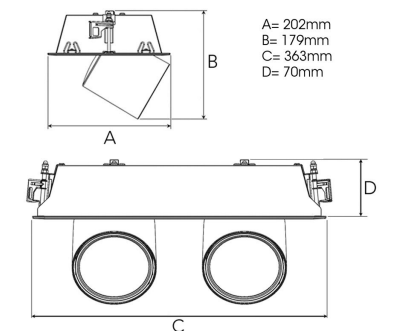

FLEX II 4000, 930 (BBL), MEDIUM, WHITE

ITAB

- ✓ Modern, minimalistisch und sauber wirkende Decke
- ✓ Verfügbar in verschiedenen Lumenpaketen
- ✓ Werkzeuglose Montage
- ✓ Versenkbar und drehbar
- ✓ Erhältlich in Weiß, Schwarz und Grau

TECHNICAL SPECIFICATION

Product Code	306-551-10
Colour	White
Control	On/off
CRI light colour	930 (BBL)
Delivered lumen output lm	2 x 3850
Driver	Stand alone, included
EEL	A++
Light distribution	Medium
Lightsource	LED COB
Mains input voltage	220-240 V
Measurements A	202
Measurements B	179
Measurements C	363
Measurements D	70
Mounting	Recessed
Position	360°/60°
Lifetime	L80 B10, 50.000h
Protection	IP 20, class III
Sawing instructions x	177
Sawing instructions y	352
Start Time	Instant
System power W	2 x 35,2
Unit	mm
Weight	1,9

Spot	Medium	Flood	Wide Flood
14°	27°	36°	56°
m	ø	m	ø
1.0	0.25	1.0	0.48
2.0	0.49	2.0	0.95
3.0	0.74	3.0	1.43
1.0	0.25	1.0	0.69
2.0	0.49	2.0	1.39
3.0	0.74	3.0	2.08
1.0	0.25	1.0	1.07
2.0	0.49	2.0	2.14
3.0	0.74	3.0	3.22

177 x 352mm