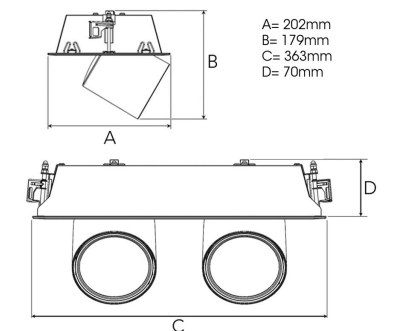

TECHNICAL SPECIFICATION

Product Code	306-541-30
Colour	Grey
Control	On/off
CRI light colour	930 (BBL)
Delivered lumen output lm	2 x 2800
Driver	Stand alone, included
EEL	A++
Light distribution	Medium
Lightsource	LED COB
Mains input voltage	220-240 V
Measurements A	202
Measurements B	179
Measurements C	363
Measurements D	70
Mounting	Recessed
Position	360°/60°
Lifetime	L80 B10, 50.000h
Protection	IP 20, class III
Sawing instructions x	177
Sawing instructions y	352
Start Time	Instant
System power W	2 x 24,2
Unit	mm
Weight	1,9

Spot	Medium	Flood	Wide Flood
14°	27°	36°	56°
m	ø	m	ø
1.0	0.25	1.0	0.48
2.0	0.49	2.0	0.95
3.0	0.74	3.0	1.43
1.0	0.25	1.0	0.69
2.0	0.49	2.0	1.39
3.0	0.74	3.0	2.08
1.0	0.25	1.0	1.07
2.0	0.49	2.0	2.14
3.0	0.74	3.0	3.22

177 x 352mm