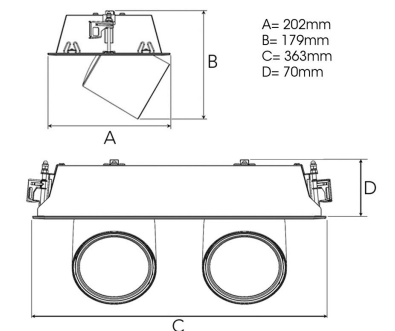

# FLEX II 4000, 930 (BBL), FLOOD, GREY

- ✓ Modern, minimalistisch und sauber wirkende Decke
- ✓ Verfügbar in verschiedenen Lumenpaketen
- ✓ Werkzeuglose Montage
- ✓ Versenkbar und drehbar
- ✓ Erhältlich in Weiß, Schwarz und Grau

## TECHNICAL SPECIFICATION

Product Code	306-552-30
Colour	Grey
Control	On/off
CRI light colour	930 (BBL)
Delivered lumen output lm	2 x 3850
Driver	Stand alone, included
EEL	A++
Light distribution	Flood
Lightsource	LED COB
Mains input voltage	220-240 V
Measurements A	202
Measurements B	179
Measurements C	363
Measurements D	70
Mounting	Recessed
Position	360°/60°
Lifetime	L80 B10, 50.000h
Protection	IP 20, class III
Sawing instructions x	177
Sawing instructions y	352
Start Time	Instant
System power W	2 x 35,2
Unit	mm
Weight	1,9

Spot	Medium	Flood	Wide Flood
14°	27°	36°	56°
m	ø	m	ø
1.0	0.25	1.0	0.48
2.0	0.49	2.0	0.95
3.0	0.74	3.0	1.43
1.0	0.25	1.0	0.69
2.0	0.49	2.0	1.39
3.0	0.74	3.0	2.08
1.0	0.25	1.0	1.07
2.0	0.49	2.0	2.14
3.0	0.74	3.0	3.22

177 x 352mm