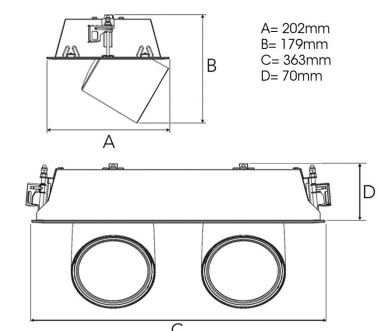

FLEX II 4000, 930 (BBL), FLOOD, BLACK

ITAB

- ✓ Modern, minimalistisch und sauber wirkende Decke
- ✓ Verfügbar in verschiedenen Lumenpaketen
- ✓ Werkzeuglose Montage
- ✓ Versenkbar und drehbar
- ✓ Erhältlich in Weiß, Schwarz und Grau

TECHNICAL SPECIFICATION

Product Code	306-552-20
Colour	Black
Control	On/off
CRI light colour	930 (BBL)
Delivered lumen output lm	2 x 3850
Driver	Stand alone, included
EEL	A++
Light distribution	Flood
Lightsource	LED COB
Mains input voltage	220-240 V
Measurements A	202
Measurements B	179
Measurements C	363
Measurements D	70
Mounting	Recessed
Position	360°/60°
Lifetime	L80 B10, 50.000h
Protection	IP 20, class III
Sawing instructions x	177
Sawing instructions y	352
Start Time	Instant
System power W	2 x 35,2
Unit	mm
Weight	1,9

Spot	Medium	Flood	Wide Flood
14°	27°	36°	56°
m	ø	m	ø
1.0	0.25	1.0	0.48
2.0	0.49	2.0	0.95
3.0	0.74	3.0	1.43
1.0	0.69	1.0	1.07
2.0	1.39	2.0	2.14
3.0	2.08	3.0	3.22

177 x 352mm