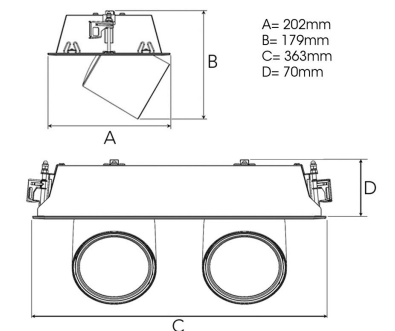

# FLEX II 4000, 930 (BBL), FLOOD, WHITE

- ✓ Modern, minimalistisch und sauber wirkende Decke
- ✓ Verfügbar in verschiedenen Lumenpaketen
- ✓ Werkzeuglose Montage
- ✓ Versenkbar und drehbar
- ✓ Erhältlich in Weiß, Schwarz und Grau

## TECHNICAL SPECIFICATION

Product Code	306-552-10
Colour	White
Control	On/off
CRI light colour	930 (BBL)
Delivered lumen output lm	2 x 3850
Driver	Stand alone, included
EEL	A++
Light distribution	Flood
Lightsource	LED COB
Mains input voltage	220-240 V
Measurements A	202
Measurements B	179
Measurements C	363
Measurements D	70
Mounting	Recessed
Position	360°/60°
Lifetime	L80 B10, 50.000h
Protection	IP 20, class III
Sawing instructions x	177
Sawing instructions y	352
Start Time	Instant
System power W	2 x 35,2
Unit	mm
Weight	1,9

Spot	Medium	Flood	Wide Flood
14°	27°	36°	56°
m	ø	m	ø
1.0	0.25	1.0	0.48
2.0	0.49	2.0	0.95
3.0	0.74	3.0	1.43
1.0	0.69	1.0	1.07
2.0	1.39	2.0	2.14
3.0	2.08	3.0	3.22

177 x 352mm