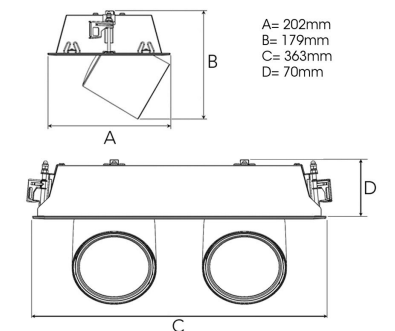

TECHNICAL SPECIFICATION

Product Code	306-542-30
Colour	Grey
Control	On/off
CRI light colour	930 (BBL)
Delivered lumen output lm	2 x 2800
Driver	Stand alone, included
EEL	A++
Light distribution	Flood
Lightsource	LED COB
Mains input voltage	220-240 V
Measurements A	202
Measurements B	179
Measurements C	363
Measurements D	70
Mounting	Recessed
Position	360°/60°
Lifetime	L80 B10, 50.000h
Protection	IP 20, class III
Sawing instructions x	177
Sawing instructions y	352
Start Time	Instant
System power W	2 x 24,2
Unit	mm
Weight	1,9

Spot	Medium	Flood	Wide Flood
14°	27°	36°	56°
m	ø	m	ø
1.0	0.25	1.0	0.48
2.0	0.49	2.0	0.95
3.0	0.74	3.0	1.43
1.0	0.69	1.0	1.07
2.0	1.39	2.0	2.14
3.0	2.08	3.0	3.22

177 x 352mm