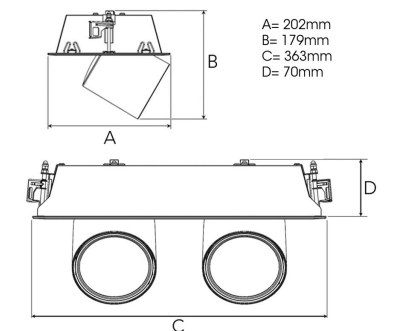

TECHNICAL SPECIFICATION

Product Code	306-542-20
Colour	Black
Control	On/off
CRI light colour	930 (BBL)
Delivered lumen output lm	2 x 2800
Driver	Stand alone, included
EEL	A++
Light distribution	Flood
Lightsource	LED COB
Mains input voltage	220-240 V
Measurements A	202
Measurements B	179
Measurements C	363
Measurements D	70
Mounting	Recessed
Position	360°/60°
Lifetime	L80 B10, 50.000h
Protection	IP 20, class III
Sawing instructions x	177
Sawing instructions y	352
Start Time	Instant
System power W	2 x 24,2
Unit	mm
Weight	1,9

Spot	Medium	Flood	Wide Flood
14°	27°	36°	56°
m	ø	m	ø
1.0	0.25	1.0	0.48
2.0	0.49	2.0	0.95
3.0	0.74	3.0	1.43
1.0	0.69	1.0	1.07
2.0	1.39	2.0	2.14
3.0	2.08	3.0	3.22

177 x 352mm