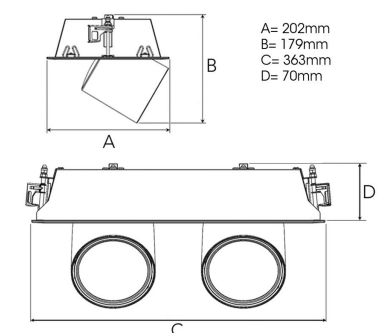

FLEX II 3000, 930 (BBL), FLOOD, WHITE

ITAB

- ✓ Modern, minimalistisch und sauber wirkende Decke
- ✓ Verfügbar in verschiedenen Lumenpaketen
- ✓ Werkzeuglose Montage
- ✓ Versenkbar und drehbar
- ✓ Erhältlich in Weiß, Schwarz und Grau

TECHNICAL SPECIFICATION

Product Code	306-542-10
Colour	White
Control	On/off
CRI light colour	930 (BBL)
Delivered lumen output lm	2 x 2800
Driver	Stand alone, included
EEL	A++
Light distribution	Flood
Lightsource	LED COB
Mains input voltage	220-240 V
Measurements A	202
Measurements B	179
Measurements C	363
Measurements D	70
Mounting	Recessed
Position	360°/60°
Lifetime	L80 B10, 50.000h
Protection	IP 20, class III
Sawing instructions x	177
Sawing instructions y	352
Start Time	Instant
System power W	2 x 24,2
Unit	mm
Weight	1,9

Spot	Medium	Flood	Wide Flood
14°	27°	36°	56°
m	ø	m	ø
1.0	0.25	1.0	0.48
2.0	0.49	2.0	0.95
3.0	0.74	3.0	1.43
1.0	0.69	1.0	1.07
2.0	1.39	2.0	2.14
3.0	2.08	3.0	3.22

177 x 352mm