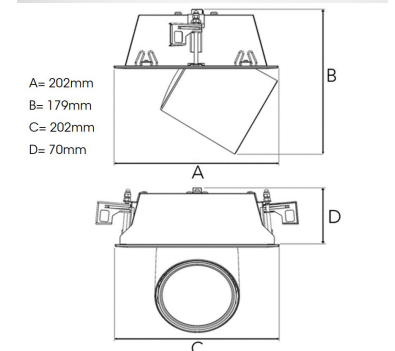

## TECHNICAL SPECIFICATION

Product Code	306-533-30
Colour	Grey
Control	On/off
CRI light colour	930 (BBL)
Delivered lumen output lm	3970
Driver	Stand alone, included
EEL	A++
Light distribution	Wide flood
Lightsource	LED COB
Mains input voltage	220-240 V
Measurements A	202
Measurements B	179
Measurements C	202
Measurements D	70
Mounting	Recessed
Position	360°/60°
Lifetime	L80 B10, 50.000h
Protection	IP 20, class III
Sawing instructions x	177
Sawing instructions y	191
Start Time	Instant
System power W	35
Unit	mm
Weight	1,1

Spot		Medium		Flood		Wide Flood	
m	ø	m	ø	m	ø	m	ø
1.0	0.25	1.0	0.48	1.0	0.69	1.0	1.07
2.0	0.49	2.0	0.95	2.0	1.39	2.0	2.14
3.0	0.74	3.0	1.43	3.0	2.08	3.0	3.22

177 x 191mm

ITAB

Phone: +46 910 733 790  
info@nordiclight.se