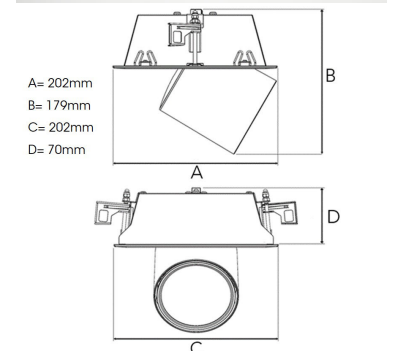

TECHNICAL SPECIFICATION

Product Code	306-533-20
Colour	Black
Control	On/off
CRI light colour	930 (BBL)
Delivered lumen output lm	3970
Driver	Stand alone, included
EEL	A++
Light distribution	Wide flood
Lightsource	LED COB
Mains input voltage	220-240 V
Measurements A	202
Measurements B	179
Measurements C	202
Measurements D	70
Mounting	Recessed
Position	360°/60°
Lifetime	L80 B10, 50.000h
Protection	IP 20, class III
Sawing instructions x	177
Sawing instructions y	191
Start Time	Instant
System power W	35
Unit	mm
Weight	1,1

Spot		Medium		Flood		Wide Flood	
m	ø	m	ø	m	ø	m	ø
1.0	0.25	1.0	0.48	1.0	0.69	1.0	1.07
2.0	0.49	2.0	0.95	2.0	1.39	2.0	2.14
3.0	0.74	3.0	1.43	3.0	2.08	3.0	3.22

177 x 191mm

ITAB

Phone: +46 910 733 790
info@nordiclight.se