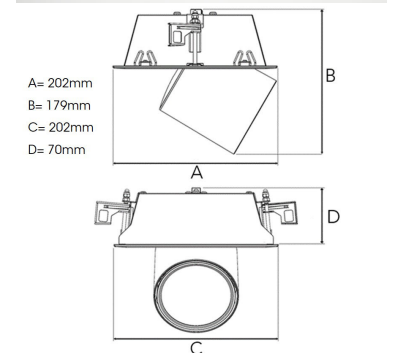

FLEX I 4000, 930 (BBL), WIDE FLOOD, WHITE

- ✓ Modern, minimalistisch und sauber wirkende Decke
- ✓ Verfügbar in verschiedenen Lumenpaketen
- ✓ Werkzeuglose Montage
- ✓ Versenkbar und drehbar
- ✓ Erhältlich in Weiß, Schwarz und Grau

TECHNICAL SPECIFICATION

Product Code	306-533-10
Colour	White
Control	On/off
CRI light colour	930 (BBL)
Delivered lumen output lm	3970
Driver	Stand alone, included
EEL	A++
Light distribution	Wide flood
Lightsource	LED COB
Mains input voltage	220-240 V
Measurements A	202
Measurements B	179
Measurements C	202
Measurements D	70
Mounting	Recessed
Position	360°/60°
Lifetime	L80 B10, 50.000h
Protection	IP 20, class III
Sawing instructions x	177
Sawing instructions y	191
Start Time	Instant
System power W	35
Unit	mm
Weight	1,1

Spot		Medium		Flood		Wide Flood	
m	ø	m	ø	m	ø	m	ø
1.0	0.25	1.0	0.48	1.0	0.69	1.0	1.07
2.0	0.49	2.0	0.95	2.0	1.39	2.0	2.14
3.0	0.74	3.0	1.43	3.0	2.08	3.0	3.22

177 x 191mm