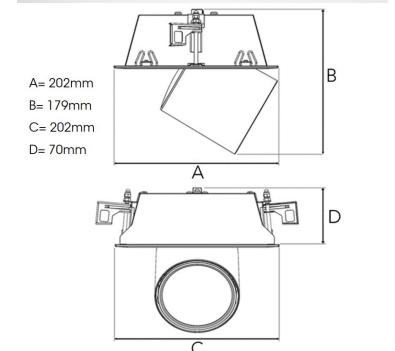

TECHNICAL SPECIFICATION

Product Code	306-523-30
Colour	Grey
Control	On/off
CRI light colour	930 (BBL)
Delivered lumen output lm	2700
Driver	Stand alone, included
EEL	A++
Light distribution	Wide flood
Lightsource	LED COB
Mains input voltage	220-240 V
Measurements A	202
Measurements B	179
Measurements C	202
Measurements D	70
Mounting	Recessed
Position	360°/60°
Lifetime	L80 B10, 50.000h
Protection	IP 20, class III
Sawing instructions x	177
Sawing instructions y	191
Start Time	Instant
System power W	22
Unit	mm
Weight	1.1

Spot		Medium		Flood		Wide Flood	
m	ø	m	ø	m	ø	m	ø
1.0	0.25	1.0	0.48	1.0	0.69	1.0	1.07
2.0	0.49	2.0	0.95	2.0	1.39	2.0	2.14
3.0	0.74	3.0	1.43	3.0	2.08	3.0	3.22

177 x 191mm