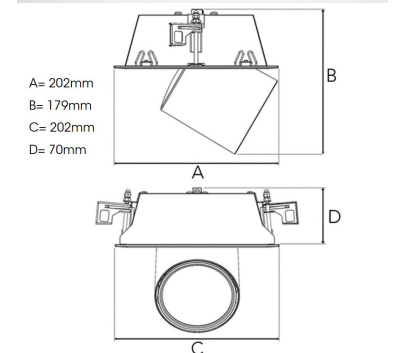

Spot		Medium		Flood		Wide Flood	
	14°		27°		38°		56°
m	ø	m	ø	m	ø	m	ø
1.0	0.25	1.0	0.48	1.0	0.69	1.0	1.07
2.0	0.49	2.0	0.95	2.0	1.39	2.0	2.14
3.0	0.74	3.0	1.43	3.0	2.08	3.0	3.22

177 x 191mm

## TECHNICAL SPECIFICATION

Product Code	306-523-20
Colour	Black
Control	On/off
CRI light colour	930 (BBL)
Delivered lumen output lm	2700
Driver	Stand alone, included
EEL	A++
Light distribution	Wide flood
Lightsource	LED COB
Mains input voltage	220-240 V
Measurements A	202
Measurements B	179
Measurements C	202
Measurements D	70
Mounting	Recessed
Position	360°/60°
Lifetime	L80 B10, 50.000h
Protection	IP 20, class III
Sawing instructions x	177
Sawing instructions y	191
Start Time	Instant
System power W	22
Unit	mm
Weight	1.1