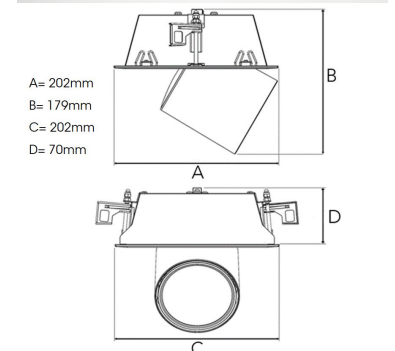

Spot		Medium		Flood		Wide Flood	
m	ø	m	ø	m	ø	m	ø
1.0	0.25	1.0	0.48	1.0	0.69	1.0	1.07
2.0	0.49	2.0	0.95	2.0	1.39	2.0	2.14
3.0	0.74	3.0	1.43	3.0	2.08	3.0	3.22

177 x 191mm

## TECHNICAL SPECIFICATION

Product Code	306-523-10
Colour	White
Control	On/off
CRI light colour	930 (BBL)
Delivered lumen output lm	2700
Driver	Stand alone, included
EEL	A++
Light distribution	Wide flood
Lightsource	LED COB
Mains input voltage	220-240 V
Measurements A	202
Measurements B	179
Measurements C	202
Measurements D	70
Mounting	Recessed
Position	360°/60°
Lifetime	L80 B10, 50.000h
Protection	IP 20, class III
Sawing instructions x	177
Sawing instructions y	191
Start Time	Instant
System power W	22
Unit	mm
Weight	1.1