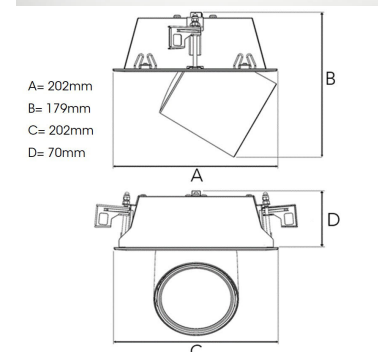

FLEX I 4000, 930 (BBL), SPOT, GREY

ITAB

- ✓ Modern, minimalistisch und sauber wirkende Decke
- ✓ Verfügbar in verschiedenen Lumenpaketen
- ✓ Werkzeuglose Montage
- ✓ Versenkbar und drehbar
- ✓ Erhältlich in Weiß, Schwarz und Grau

TECHNICAL SPECIFICATION

Product Code	306-530-30
Colour	Grey
Control	On/off
CRI light colour	930 (BBL)
Delivered lumen output lm	3970
Driver	Stand alone, included
EEL	A++
Light distribution	Spot
Lightsource	LED COB
Mains input voltage	220-240 V
Measurements A	202
Measurements B	179
Measurements C	202
Measurements D	70
Mounting	Recessed
Position	360°/60°
Lifetime	L80 B10, 50.000h
Protection	IP 20, class III
Sawing instructions x	177
Sawing instructions y	191
Start Time	Instant
System power W	35
Unit	mm
Weight	1,1

Spot		Medium		Flood		Wide Flood	
	14°		27°		38°		56°
m	ø	m	ø	m	ø	m	ø
1.0	0.25	1.0	0.48	1.0	0.69	1.0	1.07
2.0	0.49	2.0	0.95	2.0	1.39	2.0	2.14
3.0	0.74	3.0	1.43	3.0	2.08	3.0	3.22

177 x 191mm

ITAB

Phone: +46 910 733 790
info@nordiclight.se