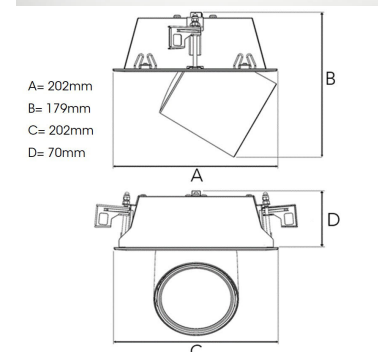

FLEX I 4000, 930 (BBL), SPOT, BLACK

ITAB

- ✓ Modern, minimalistisch und sauber wirkende Decke
- ✓ Verfügbar in verschiedenen Lumenpaketen
- ✓ Werkzeuglose Montage
- ✓ Versenkbar und drehbar
- ✓ Erhältlich in Weiß, Schwarz und Grau

TECHNICAL SPECIFICATION

Product Code	306-530-20
Colour	Black
Control	On/off
CRI light colour	930 (BBL)
Delivered lumen output lm	3970
Driver	Stand alone, included
EEL	A++
Light distribution	Spot
Lightsource	LED COB
Mains input voltage	220-240 V
Measurements A	202
Measurements B	179
Measurements C	202
Measurements D	70
Mounting	Recessed
Position	360°/60°
Lifetime	L80 B10, 50.000h
Protection	IP 20, class III
Sawing instructions x	177
Sawing instructions y	191
Start Time	Instant
System power W	35
Unit	mm
Weight	1,1

Spot		Medium		Flood		Wide Flood	
m	ø	m	ø	m	ø	m	ø
1.0	0.25	1.0	0.48	1.0	0.69	1.0	1.07
2.0	0.49	2.0	0.95	2.0	1.39	2.0	2.14
3.0	0.74	3.0	1.43	3.0	2.08	3.0	3.22

177 x 191mm