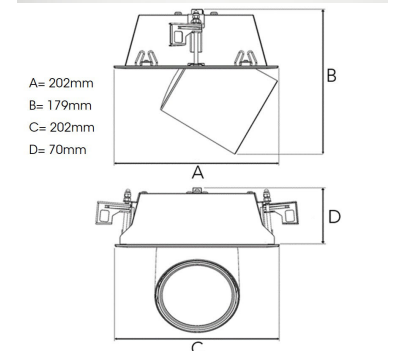

# FLEX I 4000, 930 (BBL), SPOT, WHITE

ITAB

- ✓ Modern, minimalistisch und sauber wirkende Decke
- ✓ Verfügbar in verschiedenen Lumenpaketen
- ✓ Werkzeuglose Montage
- ✓ Versenkbar und drehbar
- ✓ Erhältlich in Weiß, Schwarz und Grau

## TECHNICAL SPECIFICATION

Product Code	306-530-10
Colour	White
Control	On/off
CRI light colour	930 (BBL)
Delivered lumen output lm	3970
Driver	Stand alone, included
EEL	A++
Light distribution	Spot
Lightsource	LED COB
Mains input voltage	220-240 V
Measurements A	202
Measurements B	179
Measurements C	202
Measurements D	70
Mounting	Recessed
Position	360°/60°
Lifetime	L80 B10, 50.000h
Protection	IP 20, class III
Sawing instructions x	177
Sawing instructions y	191
Start Time	Instant
System power W	35
Unit	mm
Weight	1,1

Spot		Medium		Flood		Wide Flood	
m	ø	m	ø	m	ø	m	ø
1.0	0.25	1.0	0.48	1.0	0.69	1.0	1.07
2.0	0.49	2.0	0.95	2.0	1.39	2.0	2.14
3.0	0.74	3.0	1.43	3.0	2.08	3.0	3.22

177 x 191mm

ITAB

Phone: +46 910 733 790  
info@nordiclight.se