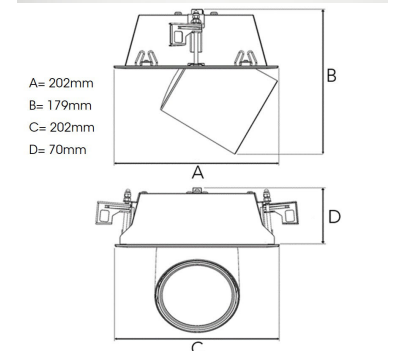

TECHNICAL SPECIFICATION

Product Code	306-520-30
Colour	Grey
Control	On/off
CRI light colour	930 (BBL)
Delivered lumen output lm	2700
Driver	Stand alone, included
EEL	A++
Light distribution	Spot
Lightsource	LED COB
Mains input voltage	220-240 V
Measurements A	202
Measurements B	179
Measurements C	202
Measurements D	70
Mounting	Recessed
Position	360°/60°
Lifetime	L80 B10, 50.000h
Protection	IP 20, class III
Sawing instructions x	177
Sawing instructions y	191
Start Time	Instant
System power W	22
Unit	mm
Weight	1.1

Spot		Medium		Flood		Wide Flood	
	14°		27°		38°		56°
m	ø	m	ø	m	ø	m	ø
1.0	0.25	1.0	0.48	1.0	0.69	1.0	1.07
2.0	0.49	2.0	0.95	2.0	1.39	2.0	2.14
3.0	0.74	3.0	1.43	3.0	2.08	3.0	3.22

177 x 191mm

ITAB

Phone: +46 910 733 790
info@nordiclight.se