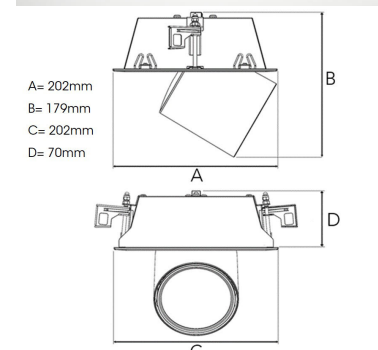

FLEX I 3000, 930 (BBL), SPOT, BLACK

- ✓ Modern, minimalistisch und sauber wirkende Decke
- ✓ Verfügbar in verschiedenen Lumenpaketen
- ✓ Werkzeuglose Montage
- ✓ Versenkbar und drehbar
- ✓ Erhältlich in Weiß, Schwarz und Grau

TECHNICAL SPECIFICATION

Product Code	306-520-20
Colour	Black
Control	On/off
CRI light colour	930 (BBL)
Delivered lumen output lm	2700
Driver	Stand alone, included
EEL	A++
Light distribution	Spot
Lightsource	LED COB
Mains input voltage	220-240 V
Measurements A	202
Measurements B	179
Measurements C	202
Measurements D	70
Mounting	Recessed
Position	360°/60°
Lifetime	L80 B10, 50.000h
Protection	IP 20, class III
Sawing instructions x	177
Sawing instructions y	191
Start Time	Instant
System power W	22
Unit	mm
Weight	1.1

Spot		Medium		Flood		Wide Flood	
m	ø	m	ø	m	ø	m	ø
1.0	0.25	1.0	0.48	1.0	0.69	1.0	1.07
2.0	0.49	2.0	0.95	2.0	1.39	2.0	2.14
3.0	0.74	3.0	1.43	3.0	2.08	3.0	3.22

177 x 191mm