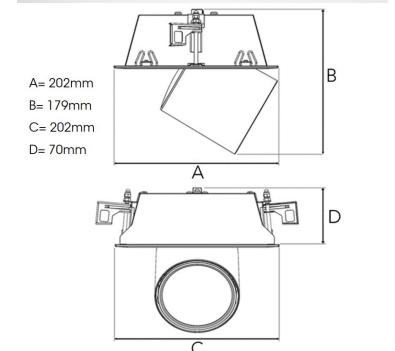

FLEX I 3000, 930 (BBL), SPOT, WHITE

- ✓ Modern, minimalistisch und sauber wirkende Decke
- ✓ Verfügbar in verschiedenen Lumenpaketen
- ✓ Werkzeuglose Montage
- ✓ Versenkbar und drehbar
- ✓ Erhältlich in Weiß, Schwarz und Grau

TECHNICAL SPECIFICATION

Product Code	306-520-10
Colour	White
Control	On/off
CRI light colour	930 (BBL)
Delivered lumen output lm	2700
Driver	Stand alone, included
EEL	A++
Light distribution	Spot
Lightsource	LED COB
Mains input voltage	220-240 V
Measurements A	202
Measurements B	179
Measurements C	202
Measurements D	70
Mounting	Recessed
Position	360°/60°
Lifetime	L80 B10, 50.000h
Protection	IP 20, class III
Sawing instructions x	177
Sawing instructions y	191
Start Time	Instant
System power W	22
Unit	mm
Weight	1.1

Spot		Medium		Flood		Wide Flood	
	14°		27°		38°		56°
m	ø	m	ø	m	ø	m	ø
1.0	0.25	1.0	0.48	1.0	0.69	1.0	1.07
2.0	0.49	2.0	0.95	2.0	1.39	2.0	2.14
3.0	0.74	3.0	1.43	3.0	2.08	3.0	3.22

177 x 191mm