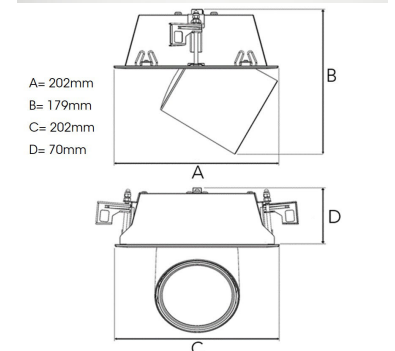

TECHNICAL SPECIFICATION

Product Code	306-531-30
Colour	Grey
Control	On/off
CRI light colour	930 (BBL)
Delivered lumen output lm	3970
Driver	Stand alone, included
EEL	A++
Light distribution	Medium
Lightsource	LED COB
Mains input voltage	220-240 V
Measurements A	202
Measurements B	179
Measurements C	202
Measurements D	70
Mounting	Recessed
Position	360°/60°
Lifetime	L80 B10, 50.000h
Protection	IP 20, class III
Sawing instructions x	177
Sawing instructions y	191
Start Time	Instant
System power W	35
Unit	mm
Weight	1,1

Spot		Medium		Flood		Wide Flood	
m	ø	m	ø	m	ø	m	ø
1.0	0.25	1.0	0.48	1.0	0.69	1.0	1.07
2.0	0.49	2.0	0.95	2.0	1.39	2.0	2.14
3.0	0.74	3.0	1.43	3.0	2.08	3.0	3.22

177 x 191mm

ITAB

Phone: +46 910 733 790
info@nordiclight.se