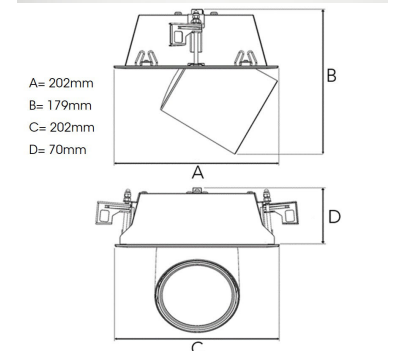

TECHNICAL SPECIFICATION

Product Code	306-531-20
Colour	Black
Control	On/off
CRI light colour	930 (BBL)
Delivered lumen output lm	3970
Driver	Stand alone, included
EEL	A++
Light distribution	Medium
Lightsource	LED COB
Mains input voltage	220-240 V
Measurements A	202
Measurements B	179
Measurements C	202
Measurements D	70
Mounting	Recessed
Position	360°/60°
Lifetime	L80 B10, 50.000h
Protection	IP 20, class III
Sawing instructions x	177
Sawing instructions y	191
Start Time	Instant
System power W	35
Unit	mm
Weight	1,1

Spot		Medium		Flood		Wide Flood	
m	ø	m	ø	m	ø	m	ø
1.0	0.25	1.0	0.48	1.0	0.69	1.0	1.07
2.0	0.49	2.0	0.95	2.0	1.39	2.0	2.14
3.0	0.74	3.0	1.43	3.0	2.08	3.0	3.22

177 x 191mm

ITAB

Phone: +46 910 733 790
info@nordiclight.se