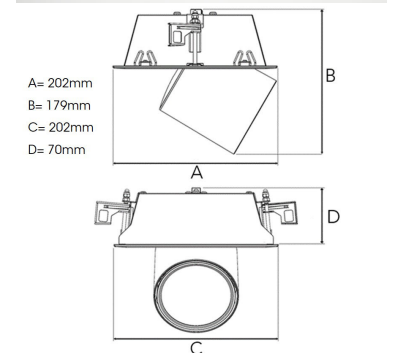

FLEX I 4000, 930 (BBL), MEDIUM, WHITE

- ✓ Modern, minimalistisch und sauber wirkende Decke
- ✓ Verfügbar in verschiedenen Lumenpaketen
- ✓ Werkzeuglose Montage
- ✓ Versenkbar und drehbar
- ✓ Erhältlich in Weiß, Schwarz und Grau

TECHNICAL SPECIFICATION

Product Code	306-531-10
Colour	White
Control	On/off
CRI light colour	930 (BBL)
Delivered lumen output lm	3970
Driver	Stand alone, included
EEL	A++
Light distribution	Medium
Lightsource	LED COB
Mains input voltage	220-240 V
Measurements A	202
Measurements B	179
Measurements C	202
Measurements D	70
Mounting	Recessed
Position	360°/60°
Lifetime	L80 B10, 50.000h
Protection	IP 20, class III
Sawing instructions x	177
Sawing instructions y	191
Start Time	Instant
System power W	35
Unit	mm
Weight	1,1

Spot		Medium		Flood		Wide Flood	
m	ø	m	ø	m	ø	m	ø
1.0	0.25	1.0	0.48	1.0	0.69	1.0	1.07
2.0	0.49	2.0	0.95	2.0	1.39	2.0	2.14
3.0	0.74	3.0	1.43	3.0	2.08	3.0	3.22

177 x 191mm