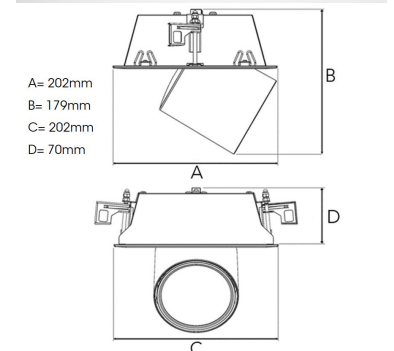

TECHNICAL SPECIFICATION

Product Code	306-521-30
Colour	Grey
Control	On/off
CRI light colour	930 (BBL)
Delivered lumen output lm	2700
Driver	Stand alone, included
EEL	A++
Light distribution	Medium
Lightsource	LED COB
Mains input voltage	220-240 V
Measurements A	202
Measurements B	179
Measurements C	202
Measurements D	70
Mounting	Recessed
Position	360°/60°
Lifetime	L80 B10, 50.000h
Protection	IP 20, class III
Sawing instructions x	177
Sawing instructions y	191
Start Time	Instant
System power W	22
Unit	mm
Weight	1.1

Spot		Medium		Flood		Wide Flood	
m	ø	m	ø	m	ø	m	ø
1.0	0.25	1.0	0.48	1.0	0.69	1.0	1.07
2.0	0.49	2.0	0.95	2.0	1.39	2.0	2.14
3.0	0.74	3.0	1.43	3.0	2.08	3.0	3.22

177 x 191mm

ITAB

Phone: +46 910 733 790
info@nordiclight.se