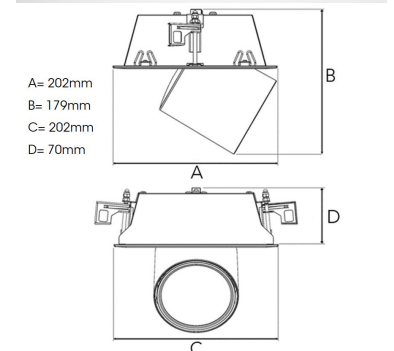

## TECHNICAL SPECIFICATION

Product Code	306-521-20
Colour	Black
Control	On/off
CRI light colour	930 (BBL)
Delivered lumen output lm	2700
Driver	Stand alone, included
EEL	A++
Light distribution	Medium
Lightsource	LED COB
Mains input voltage	220-240 V
Measurements A	202
Measurements B	179
Measurements C	202
Measurements D	70
Mounting	Recessed
Position	360°/60°
Lifetime	L80 B10, 50.000h
Protection	IP 20, class III
Sawing instructions x	177
Sawing instructions y	191
Start Time	Instant
System power W	22
Unit	mm
Weight	1.1

Spot		Medium		Flood		Wide Flood	
m	ø	m	ø	m	ø	m	ø
1.0	0.25	1.0	0.48	1.0	0.69	1.0	1.07
2.0	0.49	2.0	0.95	2.0	1.39	2.0	2.14
3.0	0.74	3.0	1.43	3.0	2.08	3.0	3.22

177 x 191mm

ITAB

Phone: +46 910 733 790  
info@nordiclight.se