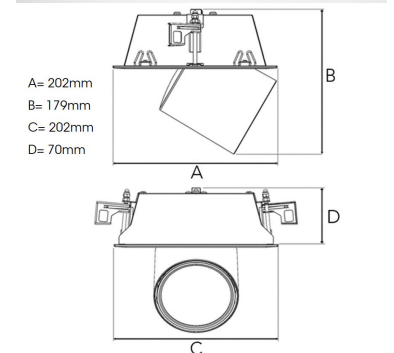

TECHNICAL SPECIFICATION

Product Code	306-521-10
Colour	White
Control	On/off
CRI light colour	930 (BBL)
Delivered lumen output lm	2700
Driver	Stand alone, included
EEL	A++
Light distribution	Medium
Lightsource	LED COB
Mains input voltage	220-240 V
Measurements A	202
Measurements B	179
Measurements C	202
Measurements D	70
Mounting	Recessed
Position	360°/60°
Lifetime	L80 B10, 50.000h
Protection	IP 20, class III
Sawing instructions x	177
Sawing instructions y	191
Start Time	Instant
System power W	22
Unit	mm
Weight	1.1

Spot		Medium		Flood		Wide Flood	
m	ø	m	ø	m	ø	m	ø
1.0	0.25	1.0	0.48	1.0	0.69	1.0	1.07
2.0	0.49	2.0	0.95	2.0	1.39	2.0	2.14
3.0	0.74	3.0	1.43	3.0	2.08	3.0	3.22

177 x 191mm