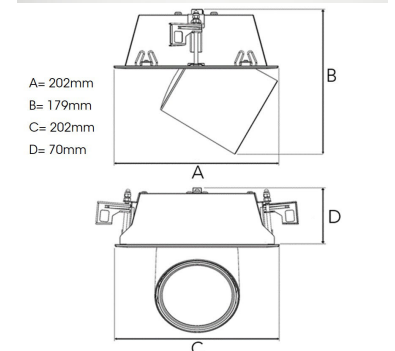

TECHNICAL SPECIFICATION

Product Code	306-532-30
Colour	Grey
Control	On/off
CRI light colour	930 (BBL)
Delivered lumen output lm	3970
Driver	Stand alone, included
EEL	A++
Light distribution	Flood
Lightsource	LED COB
Mains input voltage	220-240 V
Measurements A	202
Measurements B	179
Measurements C	202
Measurements D	70
Mounting	Recessed
Position	360°/60°
Lifetime	L80 B10, 50.000h
Protection	IP 20, class III
Sawing instructions x	177
Sawing instructions y	191
Start Time	Instant
System power W	35
Unit	mm
Weight	1,1

A= 202mm
B= 179mm
C= 202mm
D= 70mm

Spot		Medium		Flood		Wide Flood	
m	ø	m	ø	m	ø	m	ø
1.0	0.25	1.0	0.48	1.0	0.69	1.0	1.07
2.0	0.49	2.0	0.95	2.0	1.39	2.0	2.14
3.0	0.74	3.0	1.43	3.0	2.08	3.0	3.22

177 x 191mm