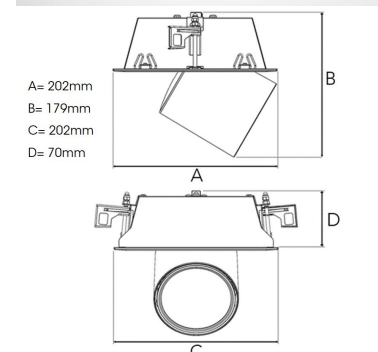

TECHNICAL SPECIFICATION

Product Code	306-532-20
Colour	Black
Control	On/off
CRI light colour	930 (BBL)
Delivered lumen output lm	3970
Driver	Stand alone, included
EEL	A++
Light distribution	Flood
Lightsource	LED COB
Mains input voltage	220-240 V
Measurements A	202
Measurements B	179
Measurements C	202
Measurements D	70
Mounting	Recessed
Position	360°/60°
Lifetime	L80 B10, 50.000h
Protection	IP 20, class III
Sawing instructions x	177
Sawing instructions y	191
Start Time	Instant
System power W	35
Unit	mm
Weight	1,1

Spot		Medium		Flood		Wide Flood	
m	ø	m	ø	m	ø	m	ø
1.0	0.25	1.0	0.48	1.0	0.69	1.0	1.07
2.0	0.49	2.0	0.95	2.0	1.39	2.0	2.14
3.0	0.74	3.0	1.43	3.0	2.08	3.0	3.22

177 x 191mm