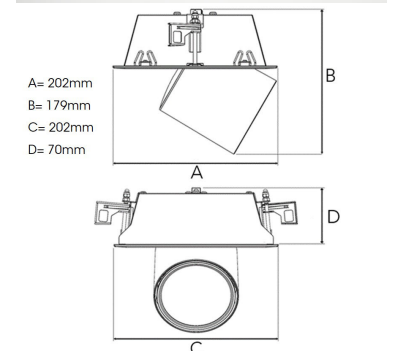

TECHNICAL SPECIFICATION

Product Code	306-532-10
Colour	White
Control	On/off
CRI light colour	930 (BBL)
Delivered lumen output lm	3970
Driver	Stand alone, included
EEL	A++
Light distribution	Flood
Lightsource	LED COB
Mains input voltage	220-240 V
Measurements A	202
Measurements B	179
Measurements C	202
Measurements D	70
Mounting	Recessed
Position	360°/60°
Lifetime	L80 B10, 50.000h
Protection	IP 20, class III
Sawing instructions x	177
Sawing instructions y	191
Start Time	Instant
System power W	35
Unit	mm
Weight	1,1

Spot		Medium		Flood		Wide Flood	
m	ø	m	ø	m	ø	m	ø
1.0	0.25	1.0	0.48	1.0	0.69	1.0	1.07
2.0	0.49	2.0	0.95	2.0	1.39	2.0	2.14
3.0	0.74	3.0	1.43	3.0	2.08	3.0	3.22

177 x 191mm

ITAB

Phone: +46 910 733 790
info@nordiclight.se