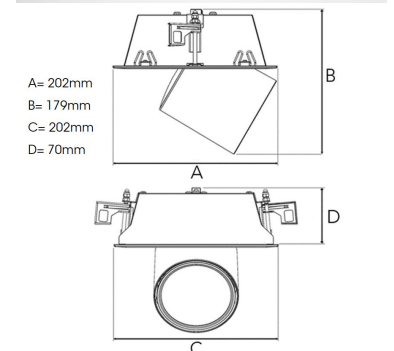

## TECHNICAL SPECIFICATION

Product Code	306-522-30
Colour	Grey
Control	On/off
CRI light colour	930 (BBL)
Delivered lumen output lm	2700
Driver	Stand alone, included
EEL	A++
Light distribution	Flood
Lightsource	LED COB
Mains input voltage	220-240 V
Measurements A	202
Measurements B	179
Measurements C	202
Measurements D	70
Mounting	Recessed
Position	360°/60°
Lifetime	L80 B10, 50.000h
Protection	IP 20, class III
Sawing instructions x	177
Sawing instructions y	191
Start Time	Instant
System power W	22
Unit	mm
Weight	1.1

Spot		Medium		Flood		Wide Flood	
m	ø	m	ø	m	ø	m	ø
1.0	0.25	1.0	0.48	1.0	0.69	1.0	1.07
2.0	0.49	2.0	0.95	2.0	1.39	2.0	2.14
3.0	0.74	3.0	1.43	3.0	2.08	3.0	3.22

177 x 191mm

ITAB

Phone: +46 910 733 790  
info@nordiclight.se