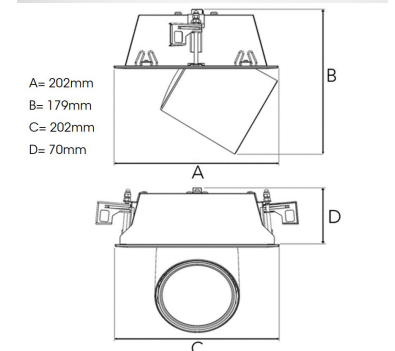

TECHNICAL SPECIFICATION

Product Code	306-522-20
Colour	Black
Control	On/off
CRI light colour	930 (BBL)
Delivered lumen output lm	2700
Driver	Stand alone, included
EEL	A++
Light distribution	Flood
Lightsource	LED COB
Mains input voltage	220-240 V
Measurements A	202
Measurements B	179
Measurements C	202
Measurements D	70
Mounting	Recessed
Position	360°/60°
Lifetime	L80 B10, 50.000h
Protection	IP 20, class III
Sawing instructions x	177
Sawing instructions y	191
Start Time	Instant
System power W	22
Unit	mm
Weight	1.1

Spot		Medium		Flood		Wide Flood	
m	ø	m	ø	m	ø	m	ø
1.0	0.25	1.0	0.48	1.0	0.69	1.0	1.07
2.0	0.49	2.0	0.95	2.0	1.39	2.0	2.14
3.0	0.74	3.0	1.43	3.0	2.08	3.0	3.22

177 x 191mm

ITAB

Phone: +46 910 733 790
info@nordiclight.se