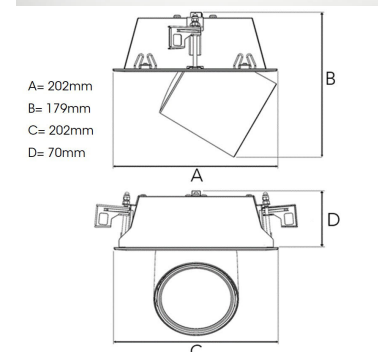

TECHNICAL SPECIFICATION

Product Code	306-522-10
Colour	White
Control	On/off
CRI light colour	930 (BBL)
Delivered lumen output lm	2700
Driver	Stand alone, included
EEL	A++
Light distribution	Flood
Lightsource	LED COB
Mains input voltage	220-240 V
Measurements A	202
Measurements B	179
Measurements C	202
Measurements D	70
Mounting	Recessed
Position	360°/60°
Lifetime	L80 B10, 50.000h
Protection	IP 20, class III
Sawing instructions x	177
Sawing instructions y	191
Start Time	Instant
System power W	22
Unit	mm
Weight	1.1

Spot		Medium		Flood		Wide Flood	
m	ø	m	ø	m	ø	m	ø
1.0	0.25	1.0	0.48	1.0	0.69	1.0	1.07
2.0	0.49	2.0	0.95	2.0	1.39	2.0	2.14
3.0	0.74	3.0	1.43	3.0	2.08	3.0	3.22

177 x 191mm