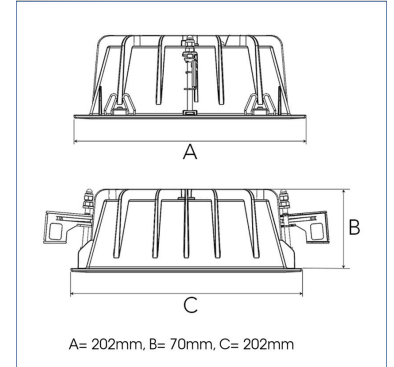

FIX 5000, 930 (BBL), WIDE FLOOD, GREY

- ✓ Modern, minimalistisch und sauber wirkende Decke
- ✓ Verfügbar in verschiedenen Lumenpaketen
- ✓ Werkzeuglose Montage
- ✓ Erhältlich in Weiß, Schwarz und Grau

TECHNICAL SPECIFICATION

Product Code	306-518-30
Colour	Grey
Control	On/off
CRI light colour	930 (BBL)
Delivered lumen output lm	4740
Driver	Stand alone, included
EEL	A+
Light distribution	Wide flood
Lightsource	LED COB
Mains input voltage	220-240 V
Measurements A	202
Measurements B	70
Measurements C	202
Mounting	Recessed
Position	Fixed
Lifetime	L80 B10, 50.000h
Protection	IP 20, class III
Sawing instructions x	177
Sawing instructions y	191
Start Time	Instant
System power W	48
Unit	mm
Weight	0,8

Spot	Medium		Flood		Wide Flood		
	14°	27°	38°	56°			
m	o	m	o	m	o	m	o
1.0	0.25	1.0	0.48	1.0	0.69	1.0	1.07
2.0	0.49	2.0	0.95	2.0	1.39	2.0	2.14
3.0	0.74	3.0	1.43	3.0	2.08	3.0	3.22

177 x 191mm