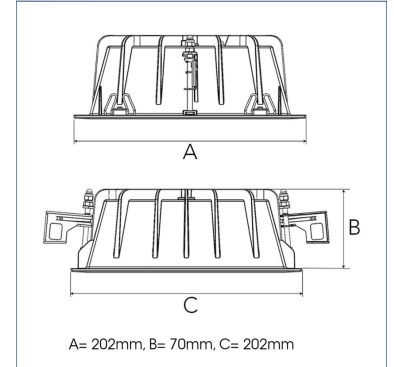

FIX 5000, 930 (BBL), WIDE FLOOD, BLACK

- ✓ Modern, minimalistisch und sauber wirkende Decke
- ✓ Verfügbar in verschiedenen Lumenpaketen
- ✓ Werkzeuglose Montage
- ✓ Erhältlich in Weiß, Schwarz und Grau

TECHNICAL SPECIFICATION

Product Code	306-518-20
Colour	Black
Control	On/off
CRI light colour	930 (BBL)
Delivered lumen output lm	4740
Driver	Stand alone, included
EEL	A+
Light distribution	Wide flood
Lightsource	LED COB
Mains input voltage	220-240 V
Measurements A	202
Measurements B	70
Measurements C	202
Mounting	Recessed
Position	Fixed
Lifetime	L80 B10, 50.000h
Protection	IP 20, class III
Sawing instructions x	177
Sawing instructions y	191
Start Time	Instant
System power W	48
Unit	mm
Weight	0,8

Spot	Medium		Flood		Wide Flood	
	m	°	m	°	m	°
1.0	0.25	14°	0.48	27°	0.69	38°
2.0	0.49	20°	0.95	30°	1.39	42°
3.0	0.74	30°	1.43	38°	2.08	56°

177 x 191mm