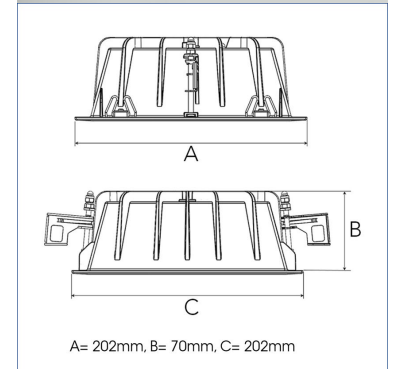

FIX 5000, 930 (BBL), WIDE FLOOD, WHITE

ITAB

- ✓ Modern, minimalistisch und sauber wirkende Decke
- ✓ Verfügbar in verschiedenen Lumenpaketen
- ✓ Werkzeuglose Montage
- ✓ Erhältlich in Weiß, Schwarz und Grau

TECHNICAL SPECIFICATION

Product Code	306-51810
Colour	White
Control	On/off
CRI light colour	930 (BBL)
Delivered lumen output lm	4740
Driver	Stand alone, included
EEL	A+
Light distribution	Wide flood
Lightsource	LED COB
Mains input voltage	220-240 V
Measurements A	202
Measurements B	70
Measurements C	202
Mounting	Recessed
Position	Fixed
Lifetime	L80 B10, 50.000h
Protection	IP 20, class III
Sawing instructions x	177
Sawing instructions y	191
Start Time	Instant
System power W	48
Unit	mm
Weight	0,8

Spot	Medium		Flood		Wide Flood	
	m	°	m	°	m	°
1.0	0.25	14°	0.48	27°	0.69	38°
2.0	0.49	20°	0.95	30°	1.39	42°
3.0	0.74	30°	1.43	38°	2.08	56°

177 x 191mm