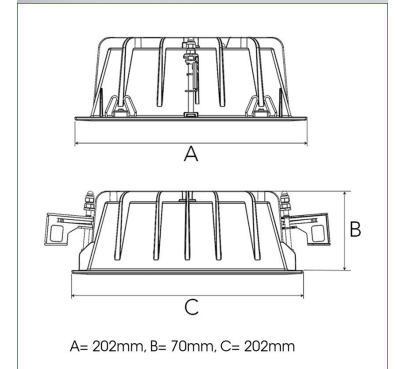

FIX 4000, 930 (BBL), WIDE FLOOD, GREY

ITAB

- ✓ Modern, minimalistisch und sauber wirkende Decke
- ✓ Verfügbar in verschiedenen Lumenpaketen
- ✓ Werkzeuglose Montage
- ✓ Erhältlich in Weiß, Schwarz und Grau

TECHNICAL SPECIFICATION

Product Code	306-578-30
Colour	Grey
Control	On/off
CRI light colour	930 (BBL)
Delivered lumen output lm	3970
Driver	Stand alone, included
EEL	A++
Light distribution	Wide flood
Lightsource	LED COB
Mains input voltage	220-240 V
Measurements A	202
Measurements B	70
Measurements C	202
Mounting	Recessed
Position	Fixed
Lifetime	L80 B10, 50.000h
Protection	IP 20, class III
Sawing instructions x	177
Sawing instructions y	191
Start Time	Instant
System power W	35
Unit	mm
Weight	0,8

Spot	Medium	Flood	Wide Flood
14°	27°	38°	56°
m	m	m	m
1.0	1.0	1.0	1.0
2.0	2.0	2.0	2.0
3.0	3.0	3.0	3.0
0.25	0.48	0.69	1.07
0.49	0.95	1.39	2.14
0.74	1.43	2.08	3.22

177 x 191mm