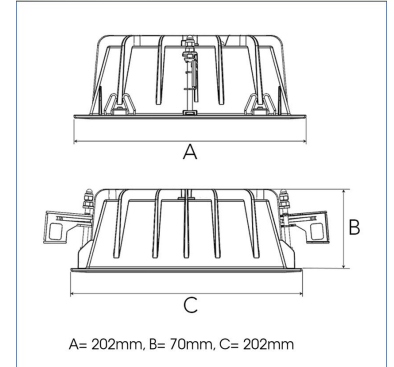

FIX 4000, 930 (BBL), WIDE FLOOD, BLACK

ITAB

- ✓ Modern, minimalistisch und sauber wirkende Decke
- ✓ Verfügbar in verschiedenen Lumenpaketen
- ✓ Werkzeuglose Montage
- ✓ Erhältlich in Weiß, Schwarz und Grau

TECHNICAL SPECIFICATION

Product Code	306-578-20
Colour	Black
Control	On/off
CRI light colour	930 (BBL)
Delivered lumen output lm	3970
Driver	Stand alone, included
EEL	A++
Light distribution	Wide flood
Lightsource	LED COB
Mains input voltage	220-240 V
Measurements A	202
Measurements B	70
Measurements C	202
Mounting	Recessed
Position	Fixed
Lifetime	L80 B10, 50.000h
Protection	IP 20, class III
Sawing instructions x	177
Sawing instructions y	191
Start Time	Instant
System power W	35
Unit	mm
Weight	0,8

Spot	Medium		Flood		Wide Flood		
	14°	27°	38°	56°			
m	o	m	o	m	o	m	o
1.0	0.25	1.0	0.48	1.0	0.69	1.0	1.07
2.0	0.49	2.0	0.95	2.0	1.39	2.0	2.14
3.0	0.74	3.0	1.43	3.0	2.08	3.0	3.22

177 x 191mm