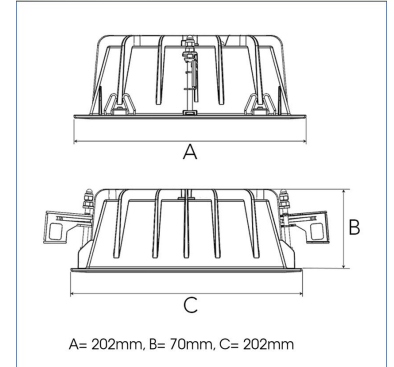

# FIX 4000, 930 (BBL), WIDE FLOOD, WHITE

ITAB

- ✓ Modern, minimalistisch und sauber wirkende Decke
- ✓ Verfügbar in verschiedenen Lumenpaketen
- ✓ Werkzeuglose Montage
- ✓ Erhältlich in Weiß, Schwarz und Grau

## TECHNICAL SPECIFICATION

Product Code	306-578-10
Colour	White
Control	On/off
CRI light colour	930 (BBL)
Delivered lumen output lm	3970
Driver	Stand alone, included
EEL	A++
Light distribution	Wide flood
Lightsource	LED COB
Mains input voltage	220-240 V
Measurements A	202
Measurements B	70
Measurements C	202
Mounting	Recessed
Position	Fixed
Lifetime	L80 B10, 50.000h
Protection	IP 20, class III
Sawing instructions x	177
Sawing instructions y	191
Start Time	Instant
System power W	35
Unit	mm
Weight	0,8

Spot	Medium		Flood		Wide Flood	
	m	°	m	°	m	°
1.0	0.25	14°	0.48	27°	0.69	38°
2.0	0.49	20°	0.95	30°	1.39	42°
3.0	0.74	30°	1.43	38°	2.08	56°

177 x 191mm