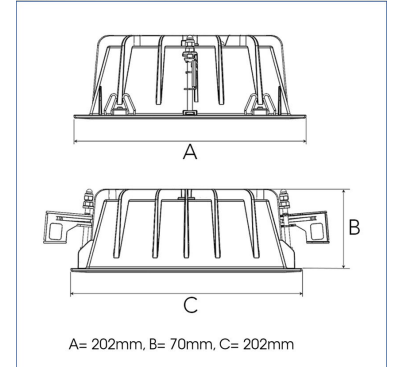

## TECHNICAL SPECIFICATION

Product Code	306-583-30
Colour	Grey
Control	On/off
CRI light colour	930 (BBL)
Delivered lumen output lm	2700
Driver	Stand alone, included
EEL	A++
Light distribution	Wide flood
Lightsource	LED COB
Mains input voltage	220-240 V
Measurements A	202
Measurements B	70
Measurements C	202
Mounting	Recessed
Position	Fixed
Lifetime	L80 B10, 50.000h
Protection	IP 20, class III
Sawing instructions x	177
Sawing instructions y	191
Start Time	Instant
System power W	22
Unit	mm
Weight	0,8

Spot	Medium		Flood		Wide Flood	
	m	°	m	°	m	°
1.0	0.25	14°	0.48	27°	0.69	38°
2.0	0.49	20°	0.95	30°	1.39	40°
3.0	0.74	30°	1.43	38°	2.08	56°

177 x 191mm