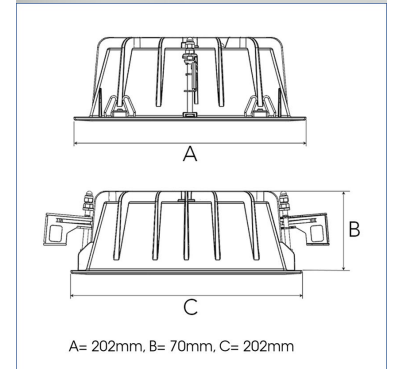

## TECHNICAL SPECIFICATION

Product Code	306-583-20
Colour	Black
Control	On/off
CRI light colour	930 (BBL)
Delivered lumen output lm	2700
Driver	Stand alone, included
EEL	A++
Light distribution	Wide flood
Lightsource	LED COB
Mains input voltage	220-240 V
Measurements A	202
Measurements B	70
Measurements C	202
Mounting	Recessed
Position	Fixed
Lifetime	L80 B10, 50.000h
Protection	IP 20, class III
Sawing instructions x	177
Sawing instructions y	191
Start Time	Instant
System power W	22
Unit	mm
Weight	0,8

Spot	Medium		Flood		Wide Flood	
	m	ø	m	ø	m	ø
1.0	0.25	0.48	0.69	1.07	2.14	3.22
2.0	0.49	0.95	1.39	2.14	4.28	6.44
3.0	0.74	1.43	2.08	3.22	6.44	9.66

177 x 191mm