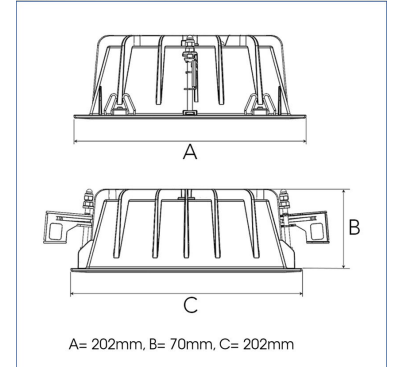

TECHNICAL SPECIFICATION

Product Code	306-583-10
Colour	White
Control	On/off
CRI light colour	930 (BBL)
Delivered lumen output lm	2700
Driver	Stand alone, included
EEL	A++
Light distribution	Wide flood
Lightsource	LED COB
Mains input voltage	220-240 V
Measurements A	202
Measurements B	70
Measurements C	202
Mounting	Recessed
Position	Fixed
Lifetime	L80 B10, 50.000h
Protection	IP 20, class III
Sawing instructions x	177
Sawing instructions y	191
Start Time	Instant
System power W	22
Unit	mm
Weight	0,8

Spot	Medium	Flood	Wide Flood
14°	27°	38°	56°
m	m	m	m
1.0	1.0	1.0	1.0
2.0	2.0	2.0	2.0
3.0	3.0	3.0	3.0
0.25	0.48	0.69	1.07
0.49	0.95	1.39	2.14
0.74	1.43	2.08	3.22

177 x 191mm