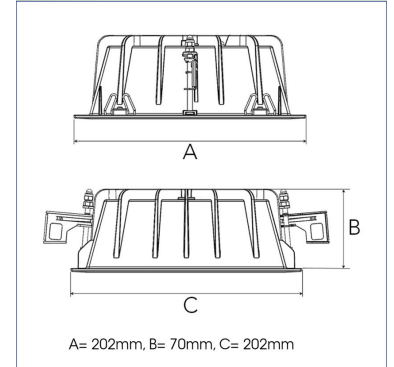

FIX 5000, 930 (BBL), SPOT, GREY

- ✓ Modern, minimalistisch und sauber wirkende Decke
- ✓ Verfügbar in verschiedenen Lumenpaketen
- ✓ Werkzeuglose Montage
- ✓ Erhältlich in Weiß, Schwarz und Grau

TECHNICAL SPECIFICATION

Product Code	306-515-30
Colour	Grey
Control	On/off
CRI light colour	930 (BBL)
Delivered lumen output lm	4740
Driver	Stand alone, included
EEL	A+
Light distribution	Spot
Lightsource	LED COB
Mains input voltage	220-240 V
Measurements A	202
Measurements B	70
Measurements C	202
Mounting	Recessed
Position	Fixed
Lifetime	L80 B10, 50.000h
Protection	IP 20, class III
Sawing instructions x	177
Sawing instructions y	191
Start Time	Instant
System power W	48
Unit	mm
Weight	0,8

Spot	Medium	Flood	Wide Flood
14°	27°	38°	56°
m	m	m	m
1.0	1.0	1.0	1.0
2.0	2.0	2.0	2.0
3.0	3.0	3.0	3.0
0.25	0.48	0.69	1.07
0.49	0.95	1.39	2.14
0.74	1.43	2.08	3.22

177 x 191mm