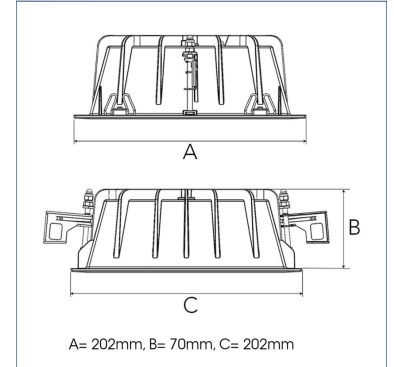

FIX 5000, 930 (BBL), SPOT, BLACK

- ✓ Modern, minimalistisch und sauber wirkende Decke
- ✓ Verfügbar in verschiedenen Lumenpaketen
- ✓ Werkzeuglose Montage
- ✓ Erhältlich in Weiß, Schwarz und Grau

TECHNICAL SPECIFICATION

Product Code	306-515-20
Colour	Black
Control	On/off
CRI light colour	930 (BBL)
Delivered lumen output lm	4740
Driver	Stand alone, included
EEL	A+
Light distribution	Spot
Lightsource	LED COB
Mains input voltage	220-240 V
Measurements A	202
Measurements B	70
Measurements C	202
Mounting	Recessed
Position	Fixed
Lifetime	L80 B10, 50.000h
Protection	IP 20, class III
Sawing instructions x	177
Sawing instructions y	191
Start Time	Instant
System power W	48
Unit	mm
Weight	0,8

Spot	Medium	Flood	Wide Flood
14°	27°	38°	56°
m	m	m	m
1.0	1.0	1.0	1.0
2.0	2.0	2.0	2.0
3.0	3.0	3.0	3.0
0.25	0.48	0.69	1.07
0.49	0.95	1.39	2.14
0.74	1.43	2.08	3.22

177 x 191mm