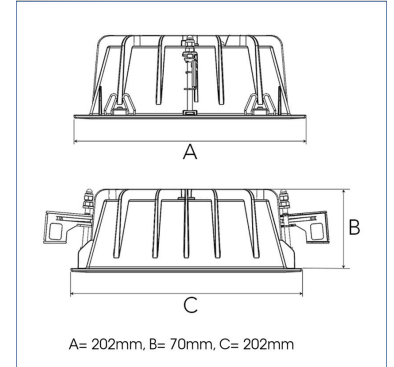

FIX 5000, 930 (BBL), SPOT, WHITE

- ✓ Modern, minimalistisch und sauber wirkende Decke
- ✓ Verfügbar in verschiedenen Lumenpaketen
- ✓ Werkzeuglose Montage
- ✓ Erhältlich in Weiß, Schwarz und Grau

TECHNICAL SPECIFICATION

Product Code	306-515-10
Colour	White
Control	On/off
CRI light colour	930 (BBL)
Delivered lumen output lm	4740
Driver	Stand alone, included
EEL	A+
Light distribution	Spot
Lightsource	LED COB
Mains input voltage	220-240 V
Measurements A	202
Measurements B	70
Measurements C	202
Mounting	Recessed
Position	Fixed
Lifetime	L80 B10, 50.000h
Protection	IP 20, class III
Sawing instructions x	177
Sawing instructions y	191
Start Time	Instant
System power W	48
Unit	mm
Weight	0,8

Spot	Medium	Flood	Wide Flood
14°	27°	38°	56°
m	m	m	m
1.0	1.0	1.0	1.0
2.0	2.0	2.0	2.0
3.0	3.0	3.0	3.0
0.25	0.48	0.69	1.07
0.49	0.95	1.39	2.14
0.74	1.43	2.08	3.22

177 x 191mm